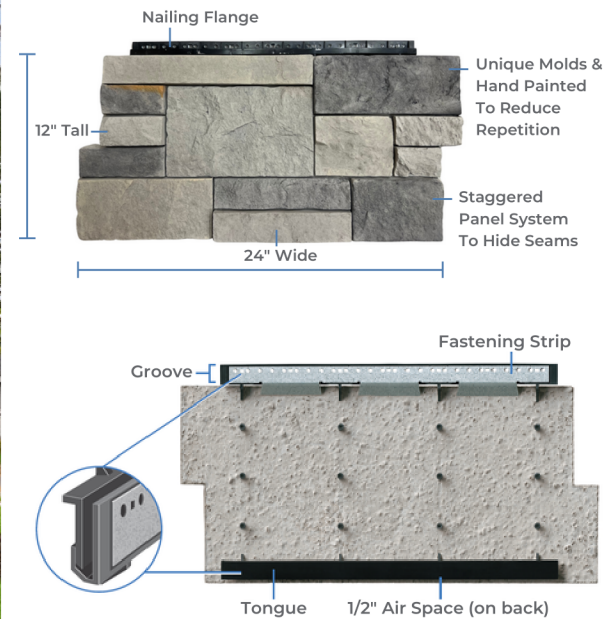

Affinity Panelized Stone

Affinity is an extremely well-designed and engineered product that delivers a best-in-class visual appearance, best-in-class installation, and best-in-class suite of products. With Affinity Stone, you can install two square feet of stone with just two screws, and it can be installed in all weather conditions. With Affinity Stone, you get an authentic stone look, installed faster, and for less money - a tremendous overall value.

Available Sizes:

Item	Actual Panel Size	Texture	Profile	Box Size
Aspen	12" High x 24" Wide	Ridge Cut & Cliff Ledge	Flats & Corners	5 Pcs (10 Sq Ft)
Cambridge	12" High x 24" Wide	Ridge Cut & Cliff Ledge	Flats & Corners	5 Pcs (10 Sq Ft)
Redwood	12" High x 24" Wide	Ridge Cut & Cliff Ledge	Flats & Corners	5 Pcs (10 Sq Ft)
Glacier	12" High x 24" Wide	Ridge Cut & Cliff Ledge	Flats & Corners	5 Pcs (10 Sq Ft)
Yukon	12" High x 24" Wide	Ridge Cut & Cliff Ledge	Flats & Corners	5 Pcs (10 Sq Ft)

Features & Benefits:

- Superior panel design that virtually eliminates panel seams to the naked eye
- Superb color selection designed specifically for the Midwest
- Intuitive and simple installation
- Bracketed tongue and groove system for seamless panel to panel connections
- Can be installed in any weather by any tradesmen
- 100% American Made (manufactured in Illinois)
- Zero cut column kits
- Great for Commercial or Residential Projects
- Primarily used in exterior siding, but can also be used for interior fireplaces and accent walls.

Light Block
8" x 10"

Single Receptacle Block
6" x 8"

Double Receptacle Block
8" x 8"

HEARTHSTONE

20" x 20" x 2"

Charcoal

Gray

Ivory