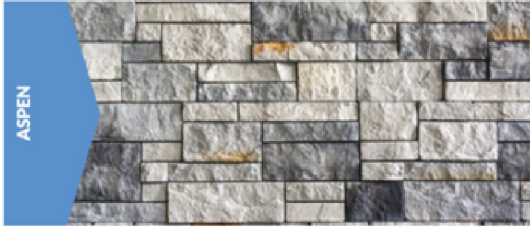

Features & Benefits:

- Superior panel design that virtually eliminates panel seams to the naked eye
- Superb color selection designed specifically for the Midwest
- Intuitive and simple installation
- Bracketed tongue and groove system for seamless panel to panel connections
- Can be installed in any weather by any tradesmen
- 100% American Made (manufactured in Illinois)
- Zero cut column kits
- Great for Commercial or Residential Projects
- Primarily used in exterior siding, but can also be used for interior fireplaces and accent walls.

CLIFF LEDGE SERIES

ZERO-CUT COLUMN KITS

Cap Back

Cap Front

Scan QR Code to Learn More:

Affinity Panelized Stone

WAINSCOT CAPS

UTILITIES