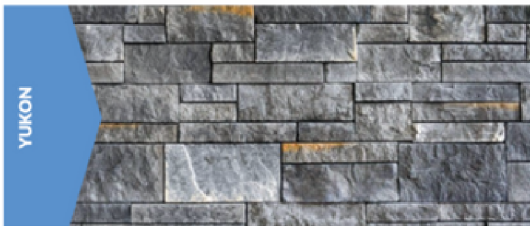

Features & Benefits:

- Superior panel design that virtually eliminates panel seams to the naked eye
- Superb color selection designed specifically for the Midwest
- Intuitive and simple installation
- Bracketed tongue and groove system for seamless panel to panel connections
- Can be installed in any weather by any tradesmen
- 100% American Made (manufactured in Illinois)
- Zero cut column kits
- Great for Commercial or Residential Projects
- Primarily used in exterior siding, but can also be used for interior fireplaces and accent walls.

CLIFF LEDGE SERIES

ZERO-CUT COLUMN KITS

Cap Back

Cap Front

Scan QR Code to Learn More:

Affinity Panelized Stone

WAINSCOT CAPS

UTILITIES