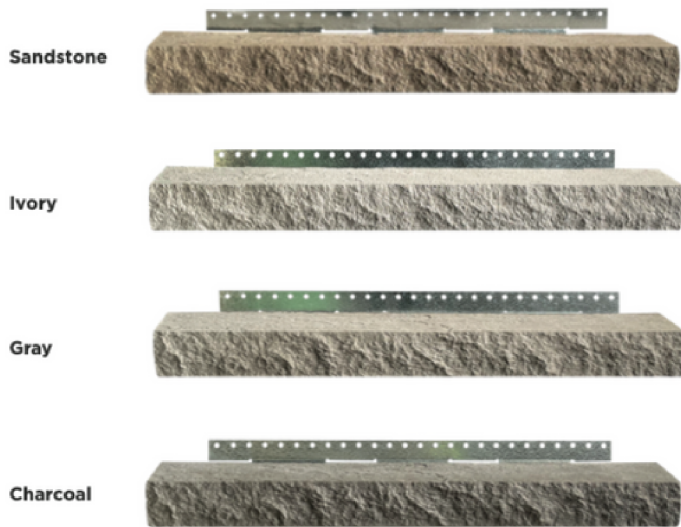

Panelized Stone

PRODUCT

Concrete

MATERIAL

Exterior Siding

USAGE

Affinity Panelized Stone

RIDGE CUT SERIES

CLIFF LEDGE SERIES

ZERO-CUT COLUMN KITS

Cap Back

Cap Front

Scan QR Code to Learn More:

Affinity Panelized Stone

WAINSCOT CAPS

UTILITIES

Light Block
8" x 10"

Single Receptacle Block
6" x 8"

Double Receptacle Block
8" x 8"

HEARTHSTONE

20" x 20" x 2"

Charcoal

Gray

Ivory

Sandstone

FULL LINE OF ACCESSORIES AVAILABLE

Wainscot Caps, Starter Strip, Column Cap, Hearthstones, Utility Boxes & Screws

Accessories:

Item	Actual Size	Color	Box Size
Wainscot Cap	24" Wide	Sandstone / Ivory / Gray / Charcoal	8 Pcs (16 LF)
Starter Strip	10' Long	-	Sold Individually
Column Cap (w/ Post Opening)	22" x 22"	Sandstone / Ivory / Gray / Charcoal	Sold Individually
Hearth Stone	20" x 20"	Sandstone / Ivory / Gray / Charcoal	Sold Individually
Light Block	8" Wide x 10" High	Sandstone / Ivory / Gray	Sold Individually
Single Receptacle Block	6" Wide x 8" High	Sandstone / Ivory / Gray	Sold Individually
Double Receptacle Block	8" Wide x 8" High	Sandstone / Ivory / Gray	Sold Individually
Affinity Screws	1-5/8"	-	100 / 500