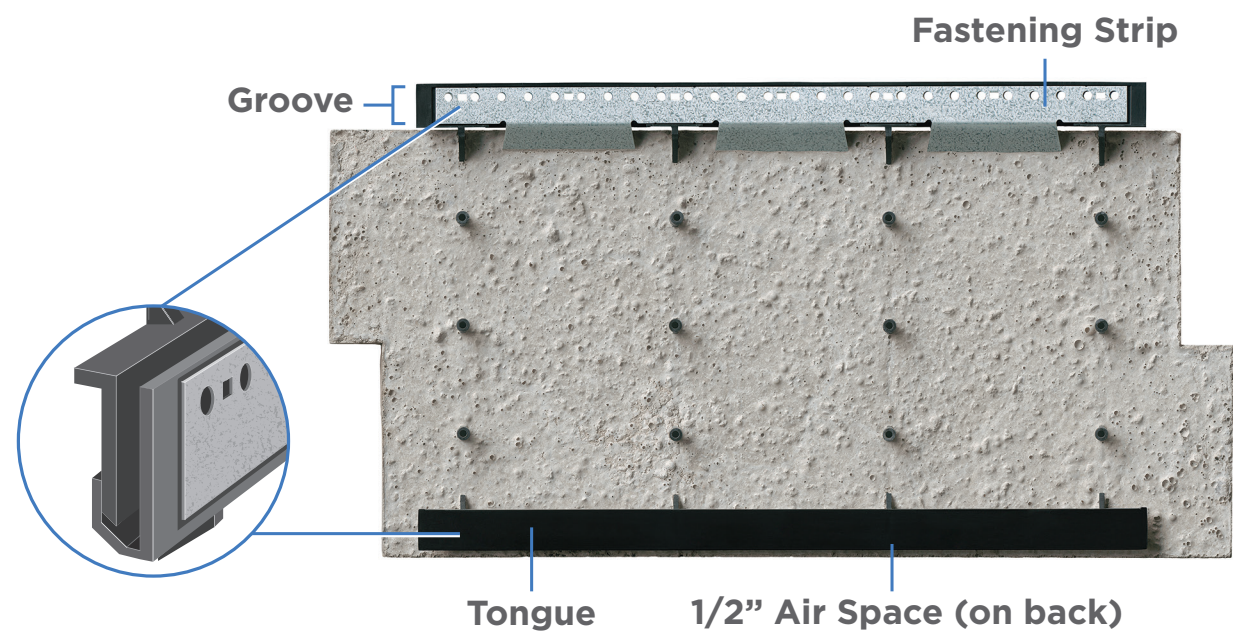

FIT > SIMPLIFY > ENDURE > OUTDO > FLOW

ASPEN

CAMBRIDGE

GLACIER

YUKON

COPPER CREEK

Realistic, easy-to-install stone siding.

Affinity's panel-to-panel interface makes installation simple. No mortar, no hassle—just impeccable results that last.

Installation is simple.

Installing Affinity is so smooth and seamless, you can count on doing it right the first time.

Installs up to 80% faster than traditional veneer!

1. Can be installed any season
2. Simple installation with screws
3. Siding interlocks with precision-engineered tongue and groove system
4. No need for metal lathe, scratch coat, or mortar
5. Features a built-in air space

UTILITIES

Light Block
8" x 10"

Single Receptacle Block
6" x 8"

Double Receptacle Block
8" x 8"

ACCESSORY COLOR GUIDE

Sandstone

Ivory

Gray