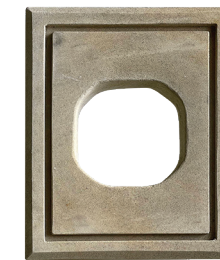

UTILITIES

Light Block
8" x 10"