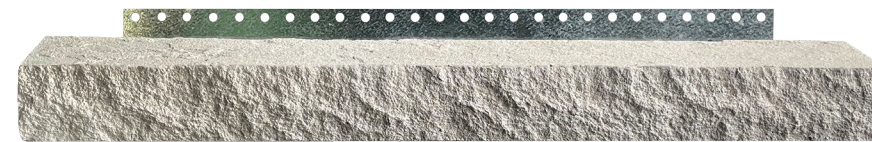

Make a statement indoors and out. With Affinity stone siding, you can quickly transform your home into a show-stopper with ease.

Shown: Glacier Ridge Cut

Finish like a pro with Affinity's line of accessories.

Add even more polish to your project. Our cohesive component systems ensure quality around every corner.

WAINSCOT CAPS

Sandstone

Ivory

Gray

Charcoal

HEARTHSTONE

20" x 20" x 2"