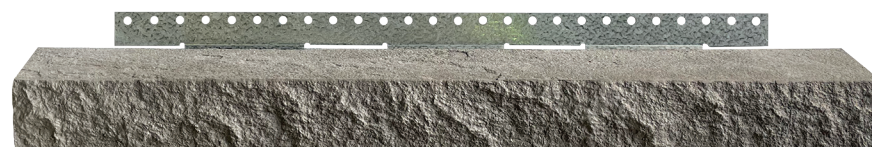

Add even more polish to your project. Our cohesive component systems ensure quality around every corner.

WAINSCOT CAPS

Sandstone

Ivory

Gray

Charcoal

HEARTHSTONE

20" x 20" x 2"