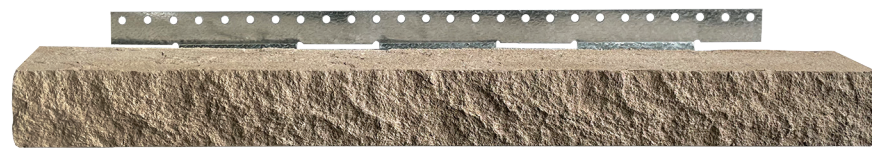

Make a statement indoors and out. With Affinity stone siding, you can quickly transform your home into a show-stopper with ease.

Shown: Glacier Ridge Cut

Finish like a pro with Affinity's line of accessories.

Add even more polish to your project. Our cohesive component systems ensure quality around every corner.

WAINSCOT CAPS

Sandstone

Ivory

Gray

Charcoal

HEARTHSTONE

20" x 20" x 2"