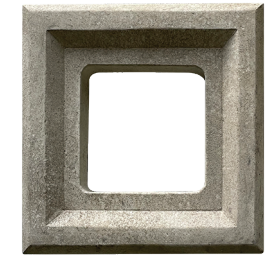

Double Receptacle Block
8" x 8"