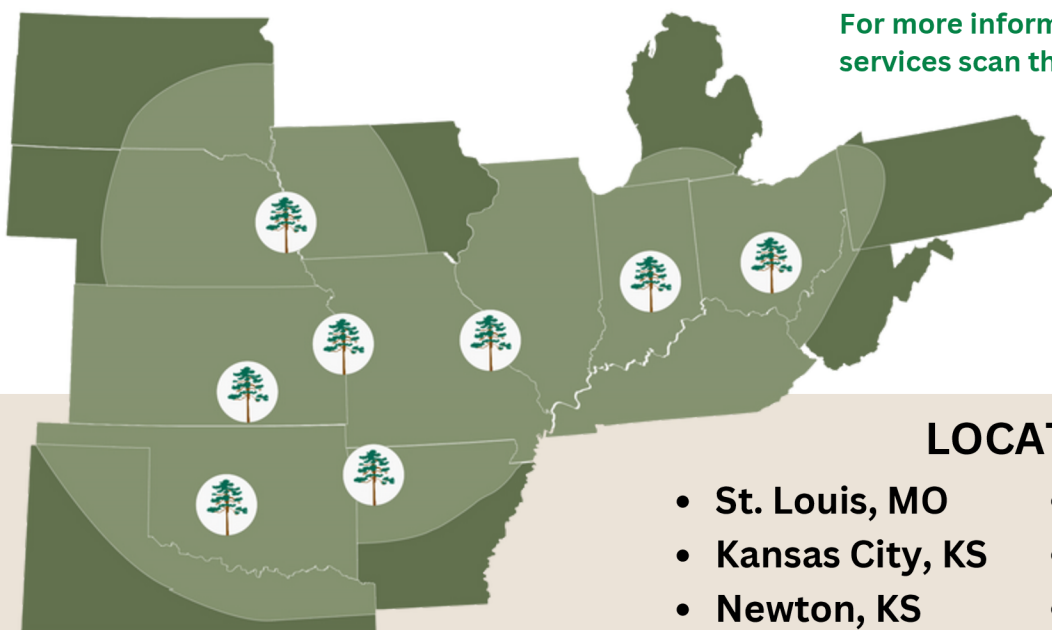

For more information about our products and services scan the QR code or visit fp-supply.com

LOCATIONS:

- St. Louis, MO
- Kansas City, KS
- Newton, KS
- Fayetteville, AR
- Indianapolis, IN
- Columbus, OH
- Oklahoma City, OK
- Omaha, NE

THE LEADING WHOLESALE DISTRIBUTOR OF BUILDING MATERIALS IN THE MIDWEST.

We're a family-run company that's been in the wood products industry for over a hundred years, and we're currently on our third generation of family ownership and management.

Founded in the 1890s, our family business began by milling timber in Southern Missouri and hauling it to nearby towns by horse and carriage. Fast forward to 1987 we entered the wholesale lumber market in St. Louis, MO, and since have grown to 8 locations serving over 3,500 customers in 15 different states.

Our whole philosophy is to source the best building materials in the world and provide quick and reliable access to them for any sized job, big or small.

WWW.FP-SUPPLY.COM