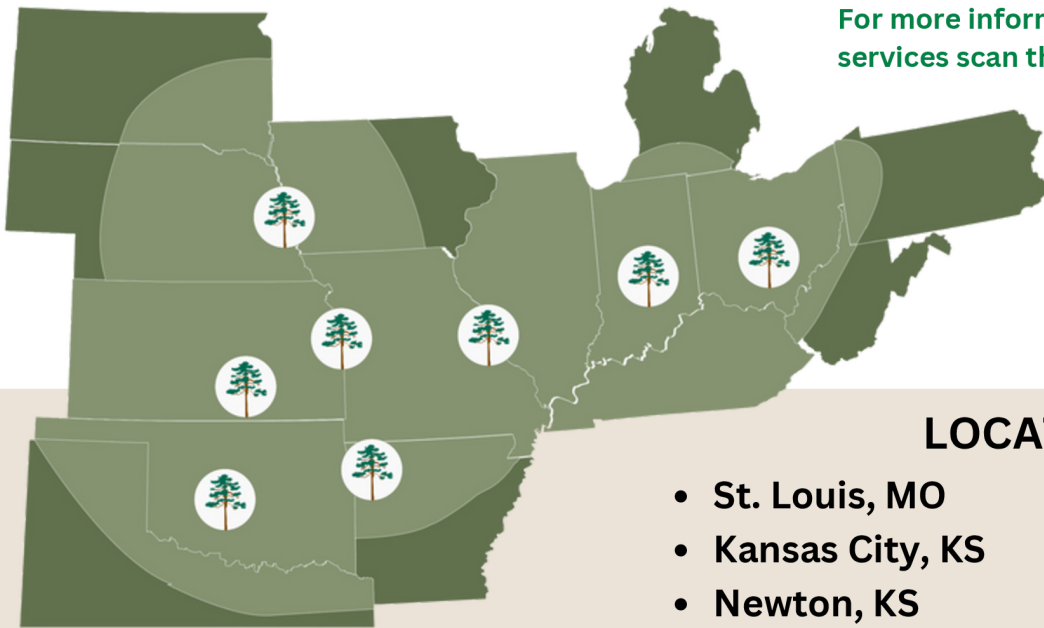

For more information about our products and services scan the QR code or visit fp-supply.com

LOCATIONS:

- St. Louis, MO
- Kansas City, KS
- Newton, KS
- Lincoln, AR
- Indianapolis, IN
- Columbus, OH
- Oklahoma City, OK
- Omaha, NE

THE LEADING WHOLESALE DISTRIBUTOR OF BUILDING MATERIALS IN THE MIDWEST.

We're a family-run company that's been in the wood products industry for over a hundred years, and we're currently on our third generation of family ownership and management.

Founded in the 1890s, our family business began by milling timber in Southern Missouri and hauling it to nearby towns by horse and carriage. Fast forward to 1987 we entered the wholesale lumber market in St. Louis, MO, and since have grown to 8 locations serving over 3,500 customers in 15 different states.

Our whole philosophy is to source the best building materials in the world and provide quick and reliable access to them for any sized job, big or small.

WWW.FP-SUPPLY.COM