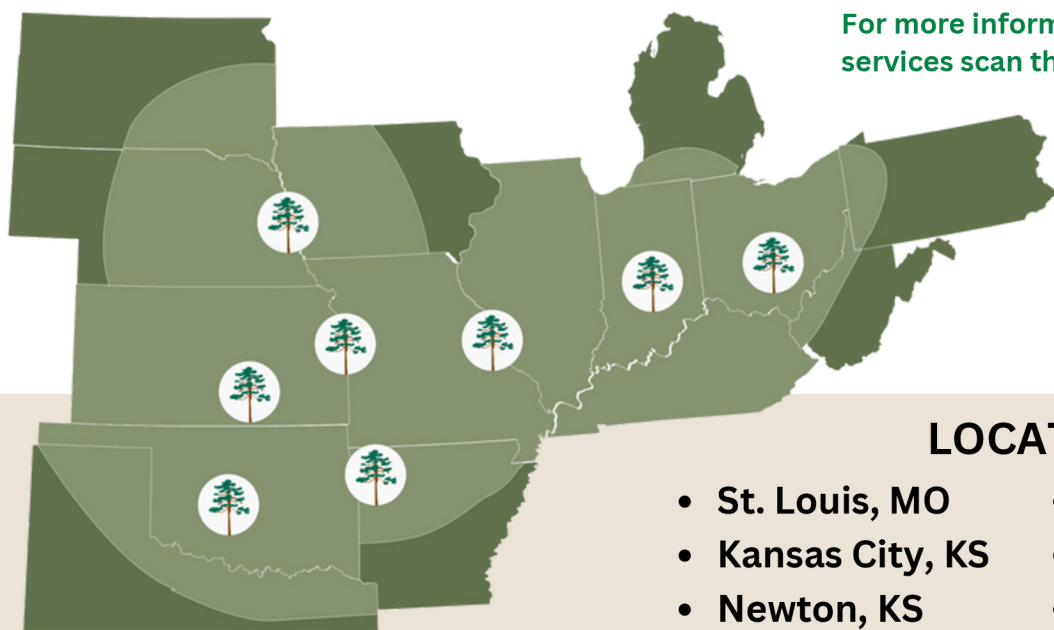

For more information about our products and services scan the QR code or visit fp-supply.com

LOCATIONS:

- St. Louis, MO
- Kansas City, KS
- Newton, KS
- Lincoln, AR
- Indianapolis, IN
- Columbus, OH
- Oklahoma City, OK
- Omaha, NE

THE LEADING WHOLESALE DISTRIBUTOR OF BUILDING MATERIALS IN THE MIDWEST.

We're a family-run company that's been in the wood products industry for over a hundred years, and we're currently on our third generation of family ownership and management.

Founded in the 1890s, our family business began by milling timber in Southern Missouri and hauling it to nearby towns by horse and carriage. Fast forward to 1987 we entered the wholesale lumber market in St. Louis, MO, and since have grown to 8 locations serving over 3,500 customers in 15 different states.

Our whole philosophy is to source the best building materials in the world and provide quick and reliable access to them for any sized job, big or small.

WWW.FP-SUPPLY.COM