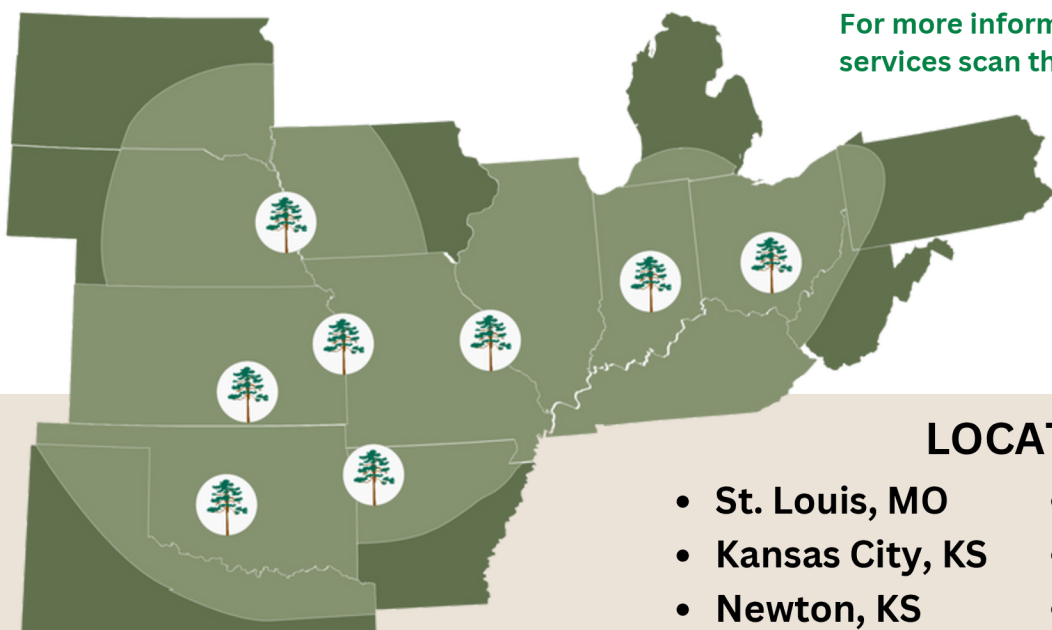

**PROUDLY DISTRIBUTING
THE BEST
BUILDING MATERIALS
FOR MORE THAN 35 YEARS**

For more information about our products and services scan the QR code or visit fp-supply.com

LOCATIONS:

- St. Louis, MO
- Kansas City, KS
- Newton, KS
- Lincoln, AR
- Indianapolis, IN
- Columbus, OH
- Oklahoma City, OK
- Omaha, NE

Founded in the 1890s, our family business began by milling timber in Southern Missouri and hauling it to nearby towns by horse and carriage. Fast forward to 1987 we entered the wholesale lumber market in St. Louis, MO, and since have grown to 8 locations serving over 3,500 customers in 15 different states.