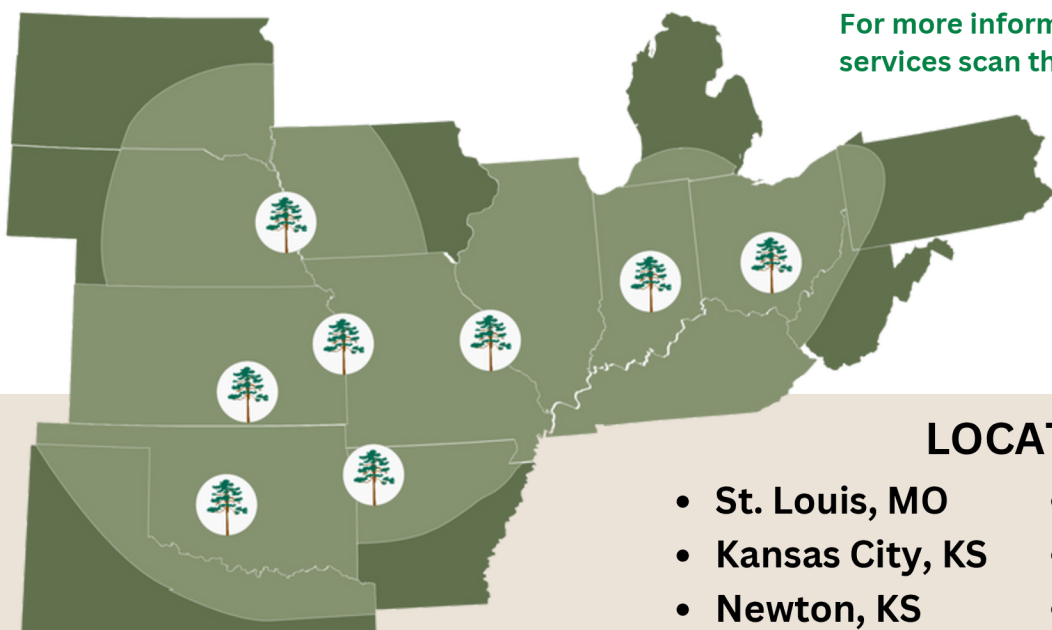

For more information about our products and services scan the QR code or visit fp-supply.com

LOCATIONS:

- St. Louis, MO
- Kansas City, KS
- Newton, KS
- Lincoln, AR
- Indianapolis, IN
- Columbus, OH
- Oklahoma City, OK
- Omaha, NE

THE LEADING WHOLESALE DISTRIBUTOR OF BUILDING MATERIALS IN THE MIDWEST.

We're a family-run company that's been in the wood products industry for over a hundred years, and we're currently on our third generation of family ownership and management.

Founded in the 1890s, our family business began by milling timber in Southern Missouri and hauling it to nearby towns by horse and carriage. Fast forward to 1987 we entered the wholesale lumber market in St. Louis, MO, and since have grown to 8 locations serving over 3,500 customers in 15 different states.

Our whole philosophy is to source the best building materials in the world and provide quick and reliable access to them for any sized job, big or small.

WWW.FP-SUPPLY.COM