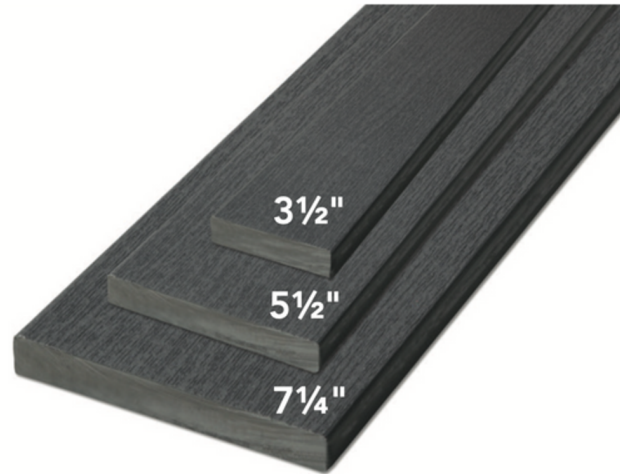

### Grooved-edge Profile

Width: 3 1/2", 7 1/4"  
Length: 20'

Width: 5 1/2"  
Length: 12', 16', 20'

### Solid-edge Profile

Width: 3 1/2", 7 1/4", 9 1/4"  
Length: 20'

Width: 5 1/2"  
Length: 16', 20'

Best-in-class traction.  
Learn more:

## SURESTONE™ TECHNOLOGY

The decking bar has been raised and the difference is unmistakable.

**You can be sure of it.**

## PICTURE FRAME BOARD

Available in Dark Slate

Accent & define.  
Learn more: