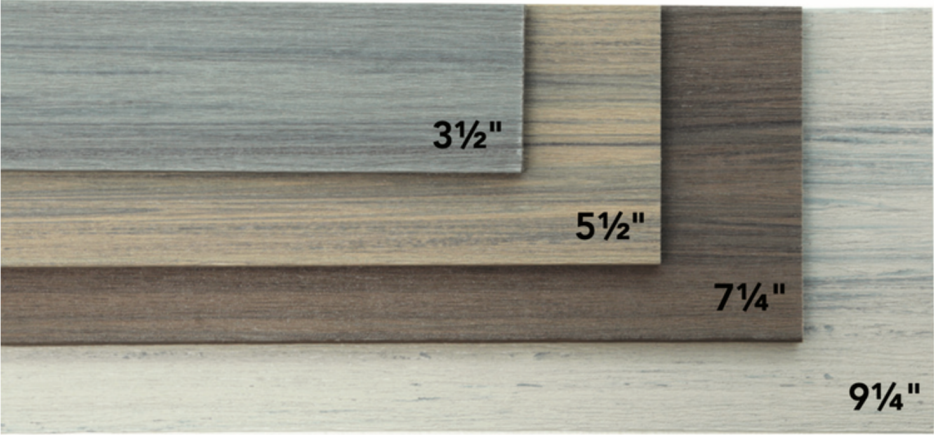

VOYAGE

Available in 6 colors: Sierra, Tundra, Costa, Khaya, Sedona and Mesa

Grooved-edge Profile

Width: 3 1/2", 7 1/4"
Length: 20'

Width: 5 1/2"
Length: 12', 16', 20'

Solid-edge Profile

Width: 3 1/2", 7 1/4", 9 1/4"
Length: 20'

Width: 5 1/2"
Length: 16', 20'

Best-in-class traction.
Learn more: